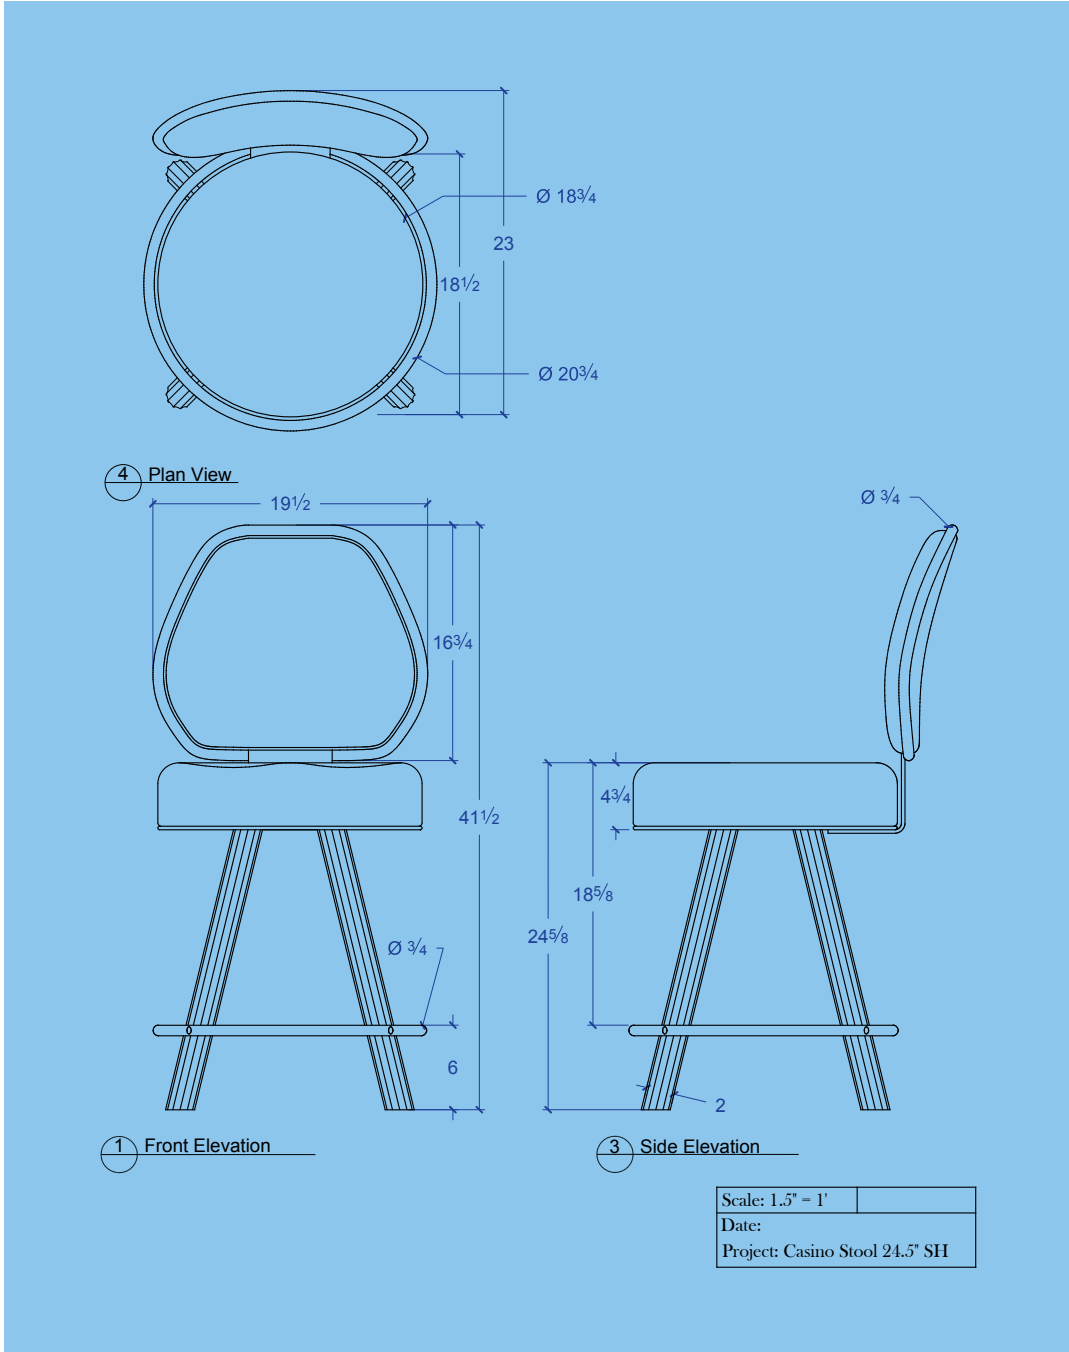

## Section 03. Casino Seating & Gaming

---

PLAN VIEW

FRONT ELEVATION

SIDE ELEVATION

**FINISH:**  
FULLY UPHOLSTERED BACK  
WITH METAL BASE. FINISH  
ON BASE TBD

Arrows indicate wood  
grain direction

**Prince**  
SEATING PRODUCTS

JOB NO. *Custom*  
ITEM: DOUBLE UPHOLSTERED  
CLIENT:  
SCALE: 1:16

Illustrated with footrest plate - round

MODEL#	CG-0513
DIMENSIONS	All dimensions are custom based on designer specifications

	STEEL
GRADE 3	\$750

Illustrated with footrest plate with spokes

MODEL#	CG-0569
DIMENSIONS	All dimensions are custom based on designer specifications

	STEEL
GRADE 3	\$675

- 4 Legged stool
- Swivel mechanism

OPTIONS	\$
CUSTOM PAINT OR ANODIZED	\$18
LARGE/WRAP AROUND OR CUSTOM BACK	from \$59
TUFTED BACK	\$94
QUICK CHANGE SEAT	\$57
EMBROIDERY	call
PULL HANDLE	\$30

- 2 Legged stool
- Swivel mechanism

MODEL#	CG-0637
DIMENSIONS	All dimensions are custom based on designer specifications

	STEEL
GRADE 3	\$1,500

OPTIONS	\$
CUSTOM PAINT OR ANODIZED	\$38
FOOTREST PLATE PEAR (FOR SMALL SEATS)	\$113
FOOTREST RING ROUND W/SPOKES	\$131
FOOTREST PLATE ROUND (FOR SMALL SEATS)	\$169
GAS SPRING	\$131
LARGE/WRAP AROUND OR CUSTOM BACK	from \$59
TUFTED BACK	\$94
QUICK CHANGE SEAT	\$57
EMBROIDERY	call
PULL HANDLE	\$30