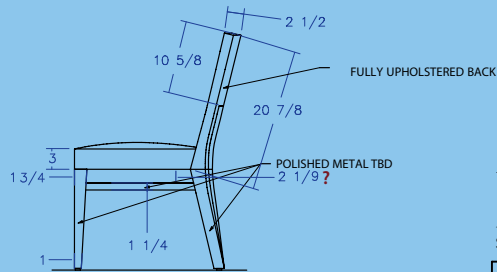

## Section 03. Casino Seating & Gaming

---

PLAN VIEW

FRONT ELEVATION

SIDE ELEVATION

**FINISH:**  
FULLY UPHOLSTERED BACK  
WITH METAL BASE. FINISH  
ON BASE TBD

Arrows indicate wood  
grain direction

**Prince**  
SEATING PRODUCTS

JOB NO. *Custom*  
ITEM: DOUBLE UPHOLSTERED  
CLIENT:  
SCALE: 1:16

Illustrated with footrest plate - round

MODEL#	CG-0513
DIMENSIONS	All dimensions are custom based on designer specifications

	STEEL
GRADE 3	\$750