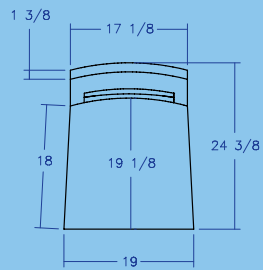

## Section 03. Casino Seating & Gaming

---

PLAN VIEW

FRONT ELEVATION

SIDE ELEVATION

**FINISH:**  
FULLY UPHOLSTERED BACK  
WITH METAL BASE. FINISH  
ON BASE TBD

Arrows indicate wood  
grain direction

**Prince**  
SEATING PRODUCTS

JOB NO. *Custom*  
ITEM: DOUBLE UPHOLSTERED  
CLIENT:  
SCALE: 1:16

Illustrated with footrest plate - round

MODEL#	CG-0513
DIMENSIONS	All dimensions are custom based on designer specifications

	STEEL
GRADE 3	\$750