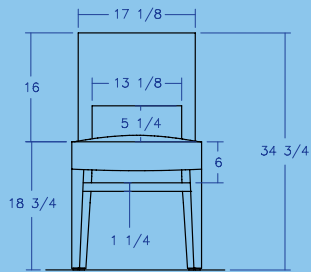

## Section 03. Casino Seating & Gaming

---

PLAN VIEW

FRONT ELEVATION

SIDE ELEVATION

**FINISH:**  
FULLY UPHOLSTERED BACK  
WITH METAL BASE. FINISH  
ON BASE TBD

Arrows indicate wood  
grain direction

**Prince**  
SEATING PRODUCTS

JOB NO. *Custom*  
ITEM: DOUBLE UPHOLSTERED  
CLIENT:  
SCALE: 1:16

Illustrated with footrest plate - round

MODEL#	CG-0513
DIMENSIONS	All dimensions are custom based on designer specifications

	STEEL
GRADE 3	\$750