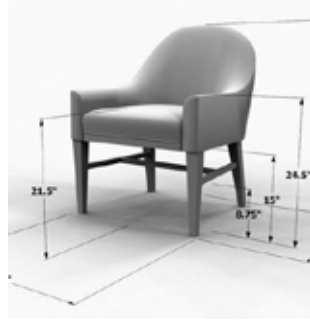

- Lounge chair

89098

	COUCH	
MODEL#	89098	
DIMENSIONS	H 38 ¹ / ₂ "	D 29"
	W 29 ¹ / ₂ "	AH 27 ¹ / ₂ " SH 19 ¹ / ₂ "
YARDAGE	6.5	
COM / GRADE 6	\$1,196	

- Lounge chair

89100

	SOFA	
MODEL#	89100	
DIMENSIONS	H 38"	D 34"
	W 111"	SH 18"
YARDAGE	27	
COM / GRADE 6	\$5,550	

- Curved sofa

89101

	CHAISE	
MODEL#	89101	
DIMENSIONS	H 31"	D 67"
	W 33"	AH 25" SH 18"
YARDAGE	10	
COM / GRADE 6	\$1,849	

- Left arm facing

89253

	SOFA	
MODEL#	89253	
DIMENSIONS	H 34"	D 36"
	W 66"	
YARDAGE	14	
COM / GRADE 6	\$1,635	

- Left arm facing

89403

	SOFA	
MODEL#	89403	
DIMENSIONS	H 30 ¹ / ₂ "	D 38"
	W 108"	AH 26"
YARDAGE	21	
COM / GRADE 6	\$2,246	

- Long sofa

89621

	CHAISE	
MODEL#	89621	
DIMENSIONS	H 34"	D 36"
	W 60"	AH 26" SH 18"
YARDAGE	10	
COM / GRADE 6	\$1,826	

- Spec

90025

	COUCH	
MODEL#	90025	
DIMENSIONS	H 38"	D 29"
	W 28 ¹ / ₂ "	AH 24 ¹ / ₂ " SH 21 ¹ / ₂ "
YARDAGE	10	
COM / GRADE 6	\$1,073	

- Occasional chair