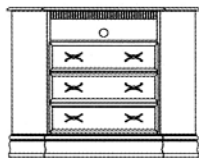

NOTE: MOST DESIGNS ARE CUSTOM DICTATED BY PROJECT DRIVEN SPECIFICATIONS. PRINCE HAS THE CAPABILITIES TO BID ON ANY CUSTOM PROJECT.

8960K PANEL HEADBOARD  
78" x 1 1/2" x 36" H

8960Q PANEL HEADBOARD  
62" x 1 1/2" x 36" H

8960F PANEL HEADBOARD  
56" x 1 1/2" x 36" H

8940 WARDROBE  
38" x 22" x 72" H

Z8923V-00-106 TV-VCR CHEST-3 DWR  
47" x 33" x 36" H

8923V TV-VCR CHEST  
36" x 23" x 36" H

Z8911-00-109 NIGHTSTAND  
24" x 18" x 24" H